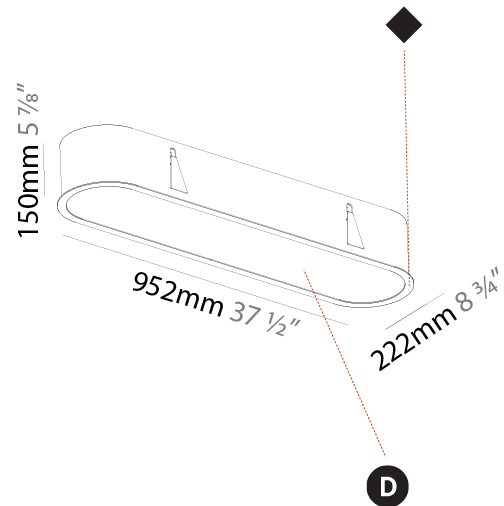

PROJECT
TYPE
SPECIFIER
QUANTITY
DATE

935mm x 205mm
 36 13/16" x 8 1/16"

10 - 25mm
 3/8" - 1"

160mm
 6 5/16"

SMOOTHLINE RECESSED

A37756-

PROJECT	_____
TYPE	_____
SPECIFIER	_____
QUANTITY	_____
DATE	_____

SMOOTHLINE RECESSED