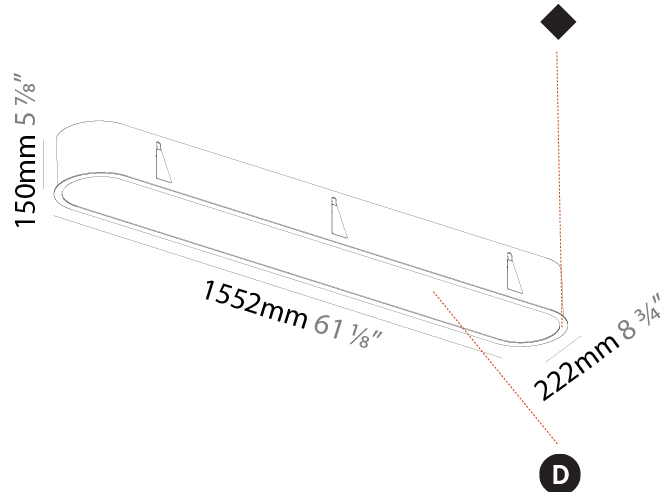

GENERAL

Series: Smoothy
Subseries: Smoothline
Brand: Prolicht
Division: Architectural
Mounting Type: Recessed
Mounting Location: Ceiling
Subcategory: Ambient

PHYSICAL

Shape: Oval
Length (mm): 1552
Length (in): 61 7/8
Width (mm): 222
Width (in): 8 3/4
Depth (mm): 150
Depth (in): 5 7/8
Ceiling Thickness (mm): 10 / 12.5 / 15 / 25
Ceiling Thickness (in): 3/8 or 1/2 or 9/16 or 1
Min. Recessing Depth (mm): 160
Min. Recessing Depth (in): 6 5/16
Light Distribution: Direct
Weight (kg): 8.895
Weight (lbs): 19.57
Diffuser: PMMA - Opal or Micro-Prism
Fixture Finish: SSR / BKV / CWI / CRY / HAB / UFT / ITA / RUA / FTG / MYG / LOD / PUS / FRO / FUP / KIA / POP / BLS / SPG / MEY / GOH / GUM / CHC / COM / ABZ / JAG / OBR / MOS / ROR
Fixture Material: Extruded Aluminum / Steel
Cut-out Measurements: 1535mm / 60 7/16" x 205mm / 8 1/16"

ELECTRICAL

Lamp Type: LED (Zhaga Standard)
Input Wattage (W): 52.8
Total Output Wattage (W): 45
Dimming: Tri-Mode (Non-Dimming and Phase Dimming (120Vac only) and 0-10V Dimming)
Driver Included: Yes
Driver Location: Integrated
Driver Type: Constant Current - Universal
Driver Class: Class 2
Input Voltage (V): 120 - 277
Constant Current (MA): 500

LED

Color Temperature (°K): 3000 / 3500 / 4000
Max. Delivered Lumen (lm): 3570 / 3842 / 3920
CRI: >80 CRI
Lamp Life (hrs): 50000

OPTICAL

RATINGS AND CERTIFICATIONS

Certified By: Certified for North American Standards
IP rating: IP20

PROJECT
TYPE
SPECIFIER
QUANTITY
DATE